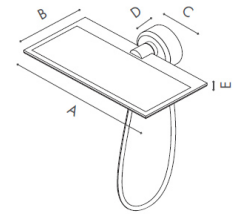

GIÙUP
GIÙUP AP-40

GIÙUP AP

Classe energetica.
Energy class.

Art.

Art.	A cm	B cm	C cm	D cm	E cm
GIÙUP AP 20	30,2	15	Ø8	2,5	1
GIÙUP AP 40	30,2	15	Ø8	2,5	1

Luminaires

Hersteller	ICONE
Article number	GIÙUP AP-40
Product name	GIÙUP
Product group	wall-mounted luminaire
Mounting type	Surface mounted
Mounting place	Wall
Designer	Marco Pagnoncelli
Test mark	CE

Dimensions

Length/Width/Height	302mm/25mm/80mm
Installation depth	1800

Light Source

Lamp type	1 x LED
ZVEI / ILCOS	LED / LED
Lamp power	40 W
System power	40 W
Light flux	3800 lm
Colour temperature	3000K
Colour rendering	1B
Lifetime	50000 h

Description

A collection with a classical design made of turned aluminium.
The body of the fitting is adjustable for a comfortable indirect lighting.
The 220V LED, highly performing and efficient, don't need any driver.
Energy class A++, A+, A - Registered design