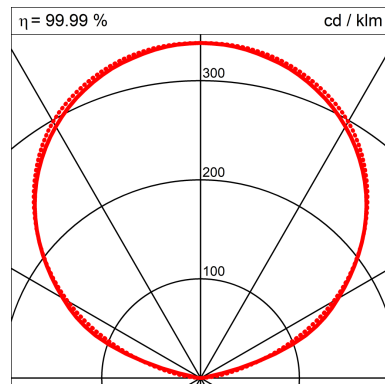

GIÙUP
GIÙUP AP-40

GIÙUP AP

Classe energetica.
Energy class.

Art.

Art.	A cm	B cm	C cm	D cm	E cm
GIÙUP AP 20	30,2	15	Ø8	2,5	1
GIÙUP AP 40	30,2	15	Ø8	2,5	1

Luminaires

Hersteller	ICONE
Article number	GIÙUP AP-40
Product name	GIÙUP
Product group	wall-mounted luminaire
Mounting type	Surface mounted
Mounting place	Wall
Designer	Marco Pagnoncelli
Test mark	CE

Model / Variant / Configuration

Number / Name	BI

Description

white

Luminaires

Absolute Photometry	
System Light flux	3799.62 Lm
Luminaire output	95.00 Lm/W
LiTG class	E03
CIE flux codes	0 0 0 0 100
System power	40.0W
Protection class	Protection class I
Protection degree	IP 20